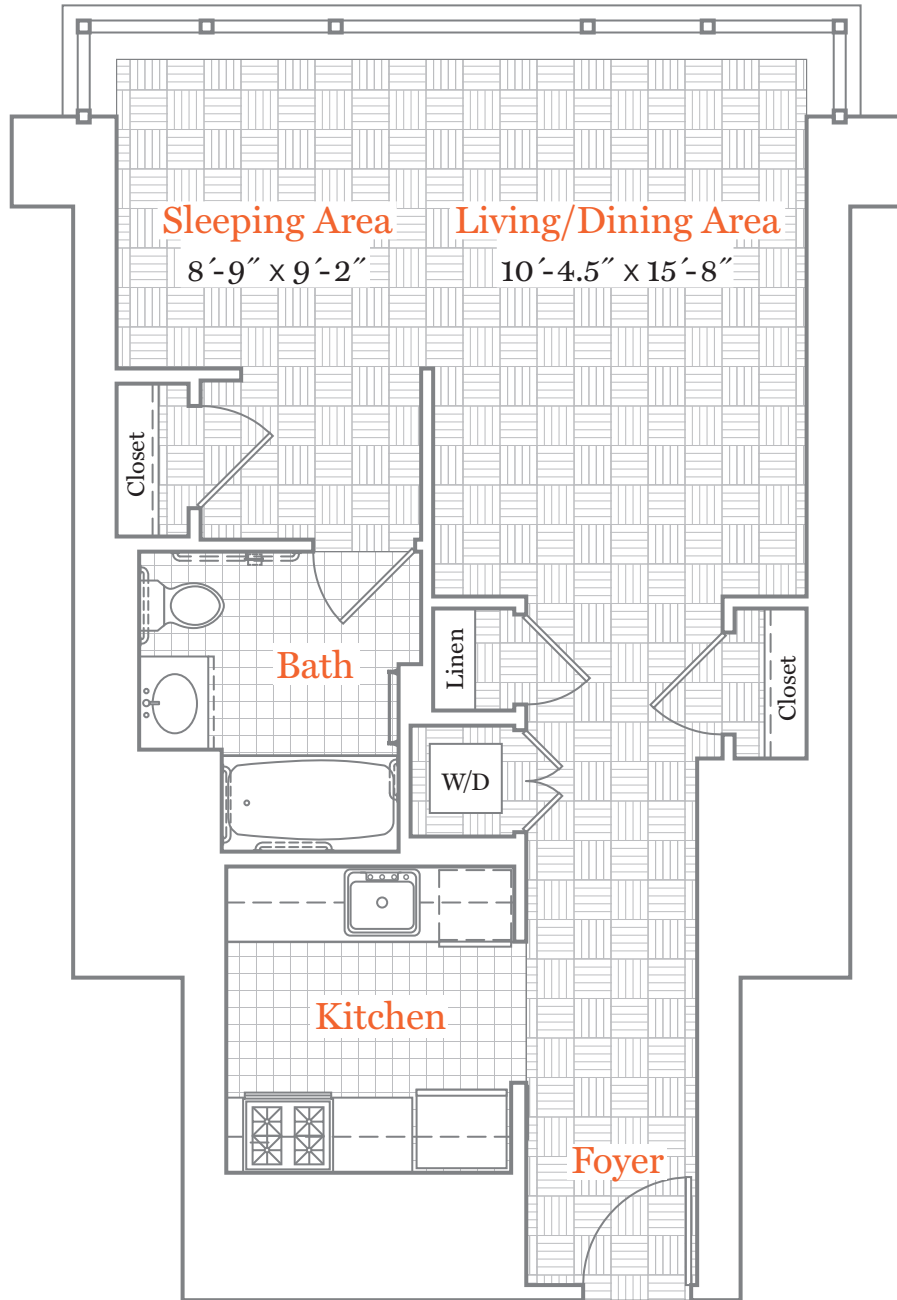

475 Washington Blvd | Jersey City, NJ 07310
p. 201.239.9000 | f. 201.239.9600 | monacojc.com

S1-S

Studio | 647 sf | Floors 14-49

Floor plans are artist's renderings and accuracy cannot be guaranteed. Approximate unit area determined by measuring from the center line of demising walls and the plane of the center line of exterior wall window glass, with no deduction for chases, structural columns or similar items. Features are subject to change without notice or obligation. Features may also be altered to keep pace with ongoing design improvement program. This brochure is for illustrative purposes only and is not part of a legal contract.