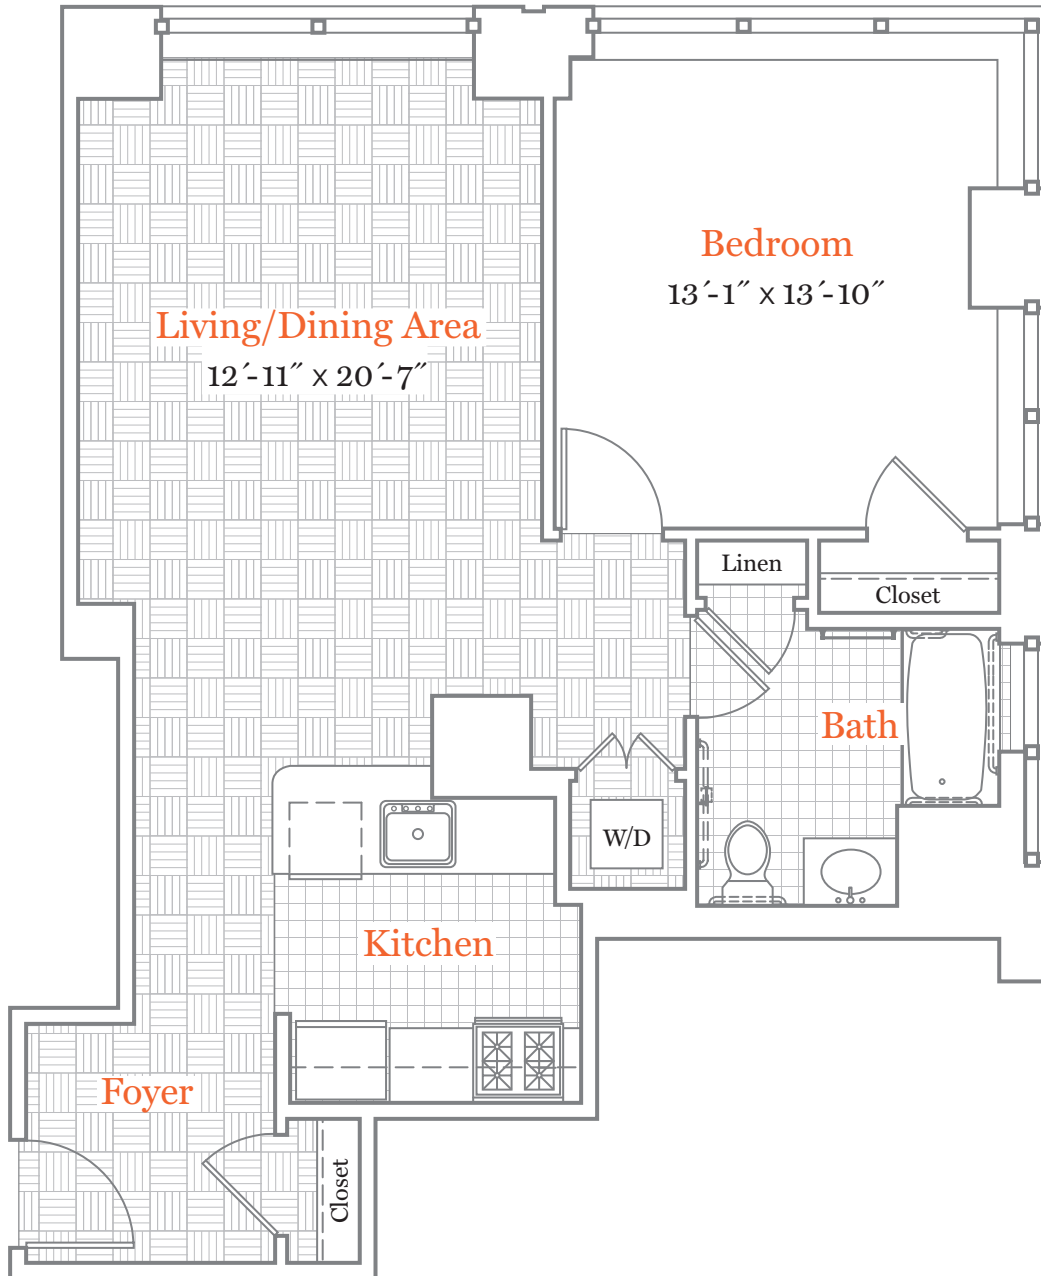

## A2-S

1 Bed 1 Bath | 779 sf | Floors 14-49

Floor plans are artist's renderings and accuracy cannot be guaranteed. Approximate unit area determined by measuring from the center line of demising walls and the plane of the center line of exterior wall window glass, with no deduction for chases, structural columns or similar items. Features are subject to change without notice or obligation. Features may also be altered to keep pace with ongoing design improvement program. This brochure is for illustrative purposes only and is not part of a legal contract.