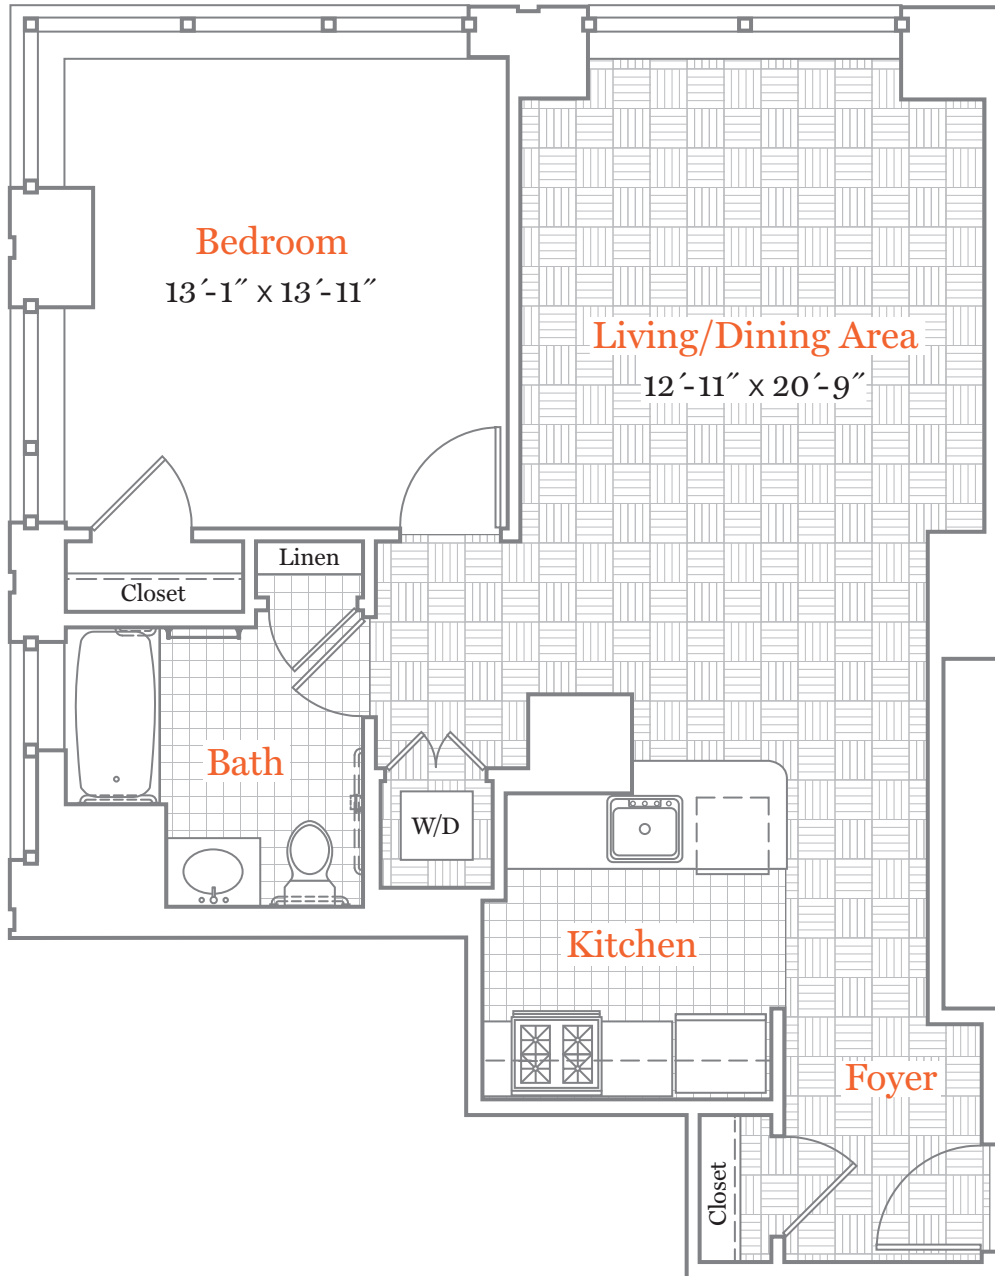

475 Washington Blvd | Jersey City, NJ 07310
p. 201.239.9000 | f. 201.239.9600 | monacojc.com

A2-S

1 Bed 1 Bath | 768 sf | Floors 14-37

Floor plans are artist's renderings and accuracy cannot be guaranteed. Approximate unit area determined by measuring from the center line of demising walls and the plane of the center line of exterior wall window glass, with no deduction for chases, structural columns or similar items. Features are subject to change without notice or obligation. Features may also be altered to keep pace with ongoing design improvement program. This brochure is for illustrative purposes only and is not part of a legal contract.