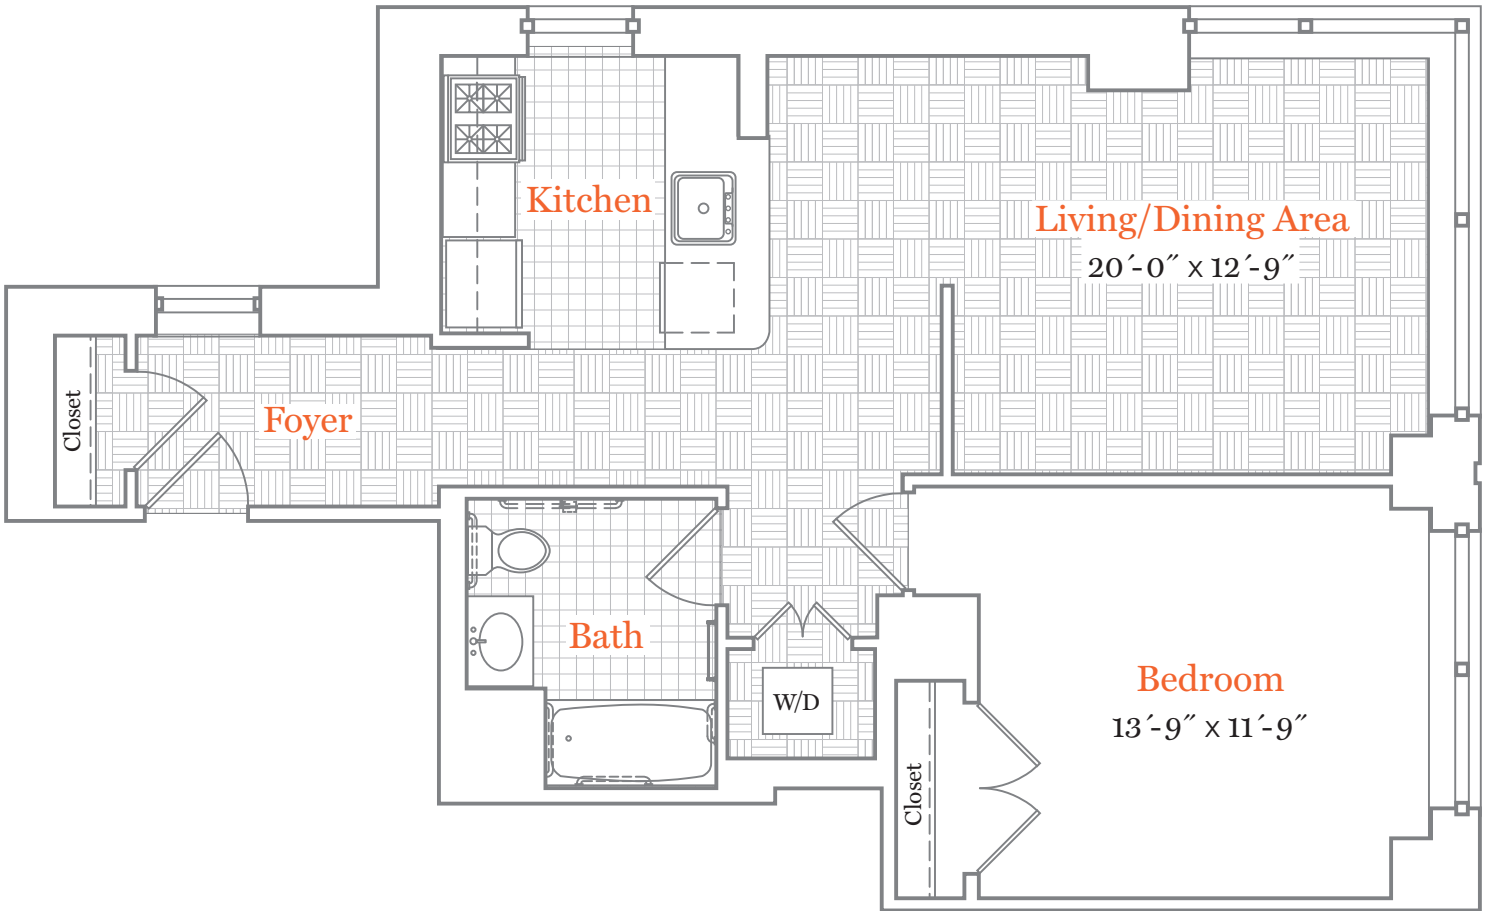

475 Washington Blvd | Jersey City, NJ 07310
p. 201.239.9000 | f. 201.239.9600 | monacojc.com

A2-N

1 Bed 1 Bath | 792 sf | Floors 14-34 & 47-49

Floor plans are artist's renderings and accuracy cannot be guaranteed. Approximate unit area determined by measuring from the center line of demising walls and the plane of the center line of exterior wall window glass, with no deduction for chases, structural columns or similar items. Features are subject to change without notice or obligation. Features may also be altered to keep pace with ongoing design improvement program. This brochure is for illustrative purposes only and is not part of a legal contract.