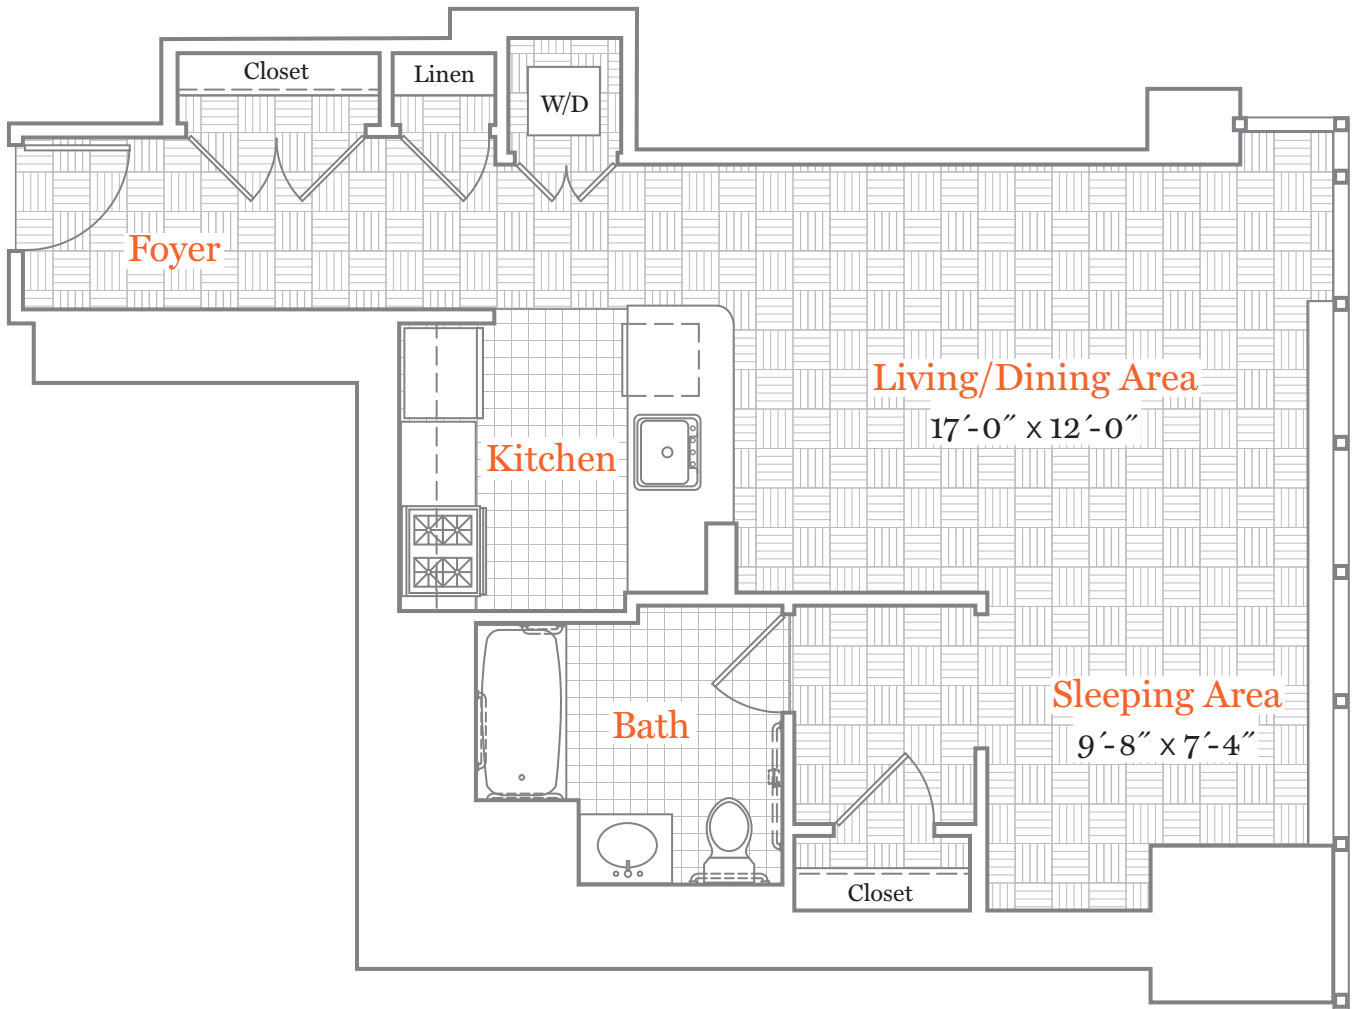

475 Washington Blvd | Jersey City, NJ 07310
 p. 201.239.9000 | f. 201.239.9600 | monacojc.com

S1-N

Studio | 673 sf | Floors 14-34

Floor plans are artist's renderings and accuracy cannot be guaranteed. Approximate unit area determined by measuring from the center line of demising walls and the plane of the center line of exterior wall window glass, with no deduction for chases, structural columns or similar items. Features are subject to change without notice or obligation. Features may also be altered to keep pace with ongoing design improvement program. This brochure is for illustrative purposes only and is not part of a legal contract.