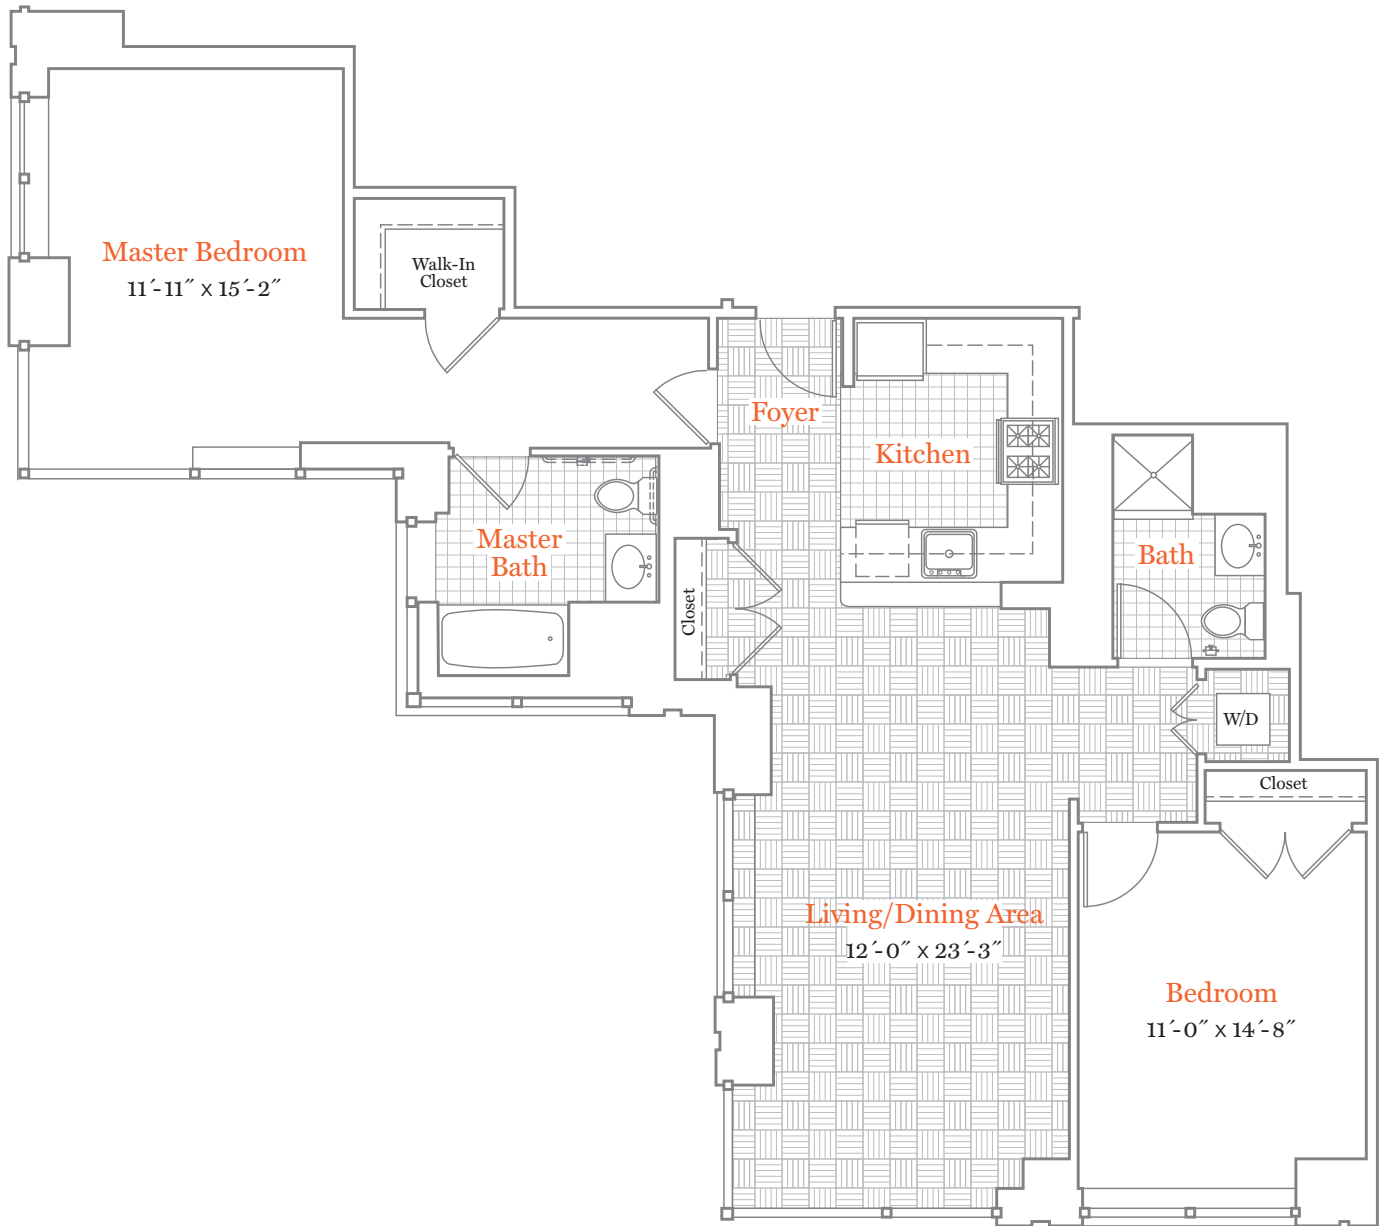

475 Washington Blvd | Jersey City, NJ 07310
 p. 201.239.9000 | f. 201.239.9600 | monacojc.com

B4-S

2 Bed 2 Bath | 1,172 sf | Floors 14-37

Floor plans are artist's renderings and accuracy cannot be guaranteed. Approximate unit area determined by measuring from the center line of demising walls and the plane of the center line of exterior wall window glass, with no deduction for chases, structural columns or similar items. Features are subject to change without notice or obligation. Features may also be altered to keep pace with ongoing design improvement program. This brochure is for illustrative purposes only and is not part of a legal contract.