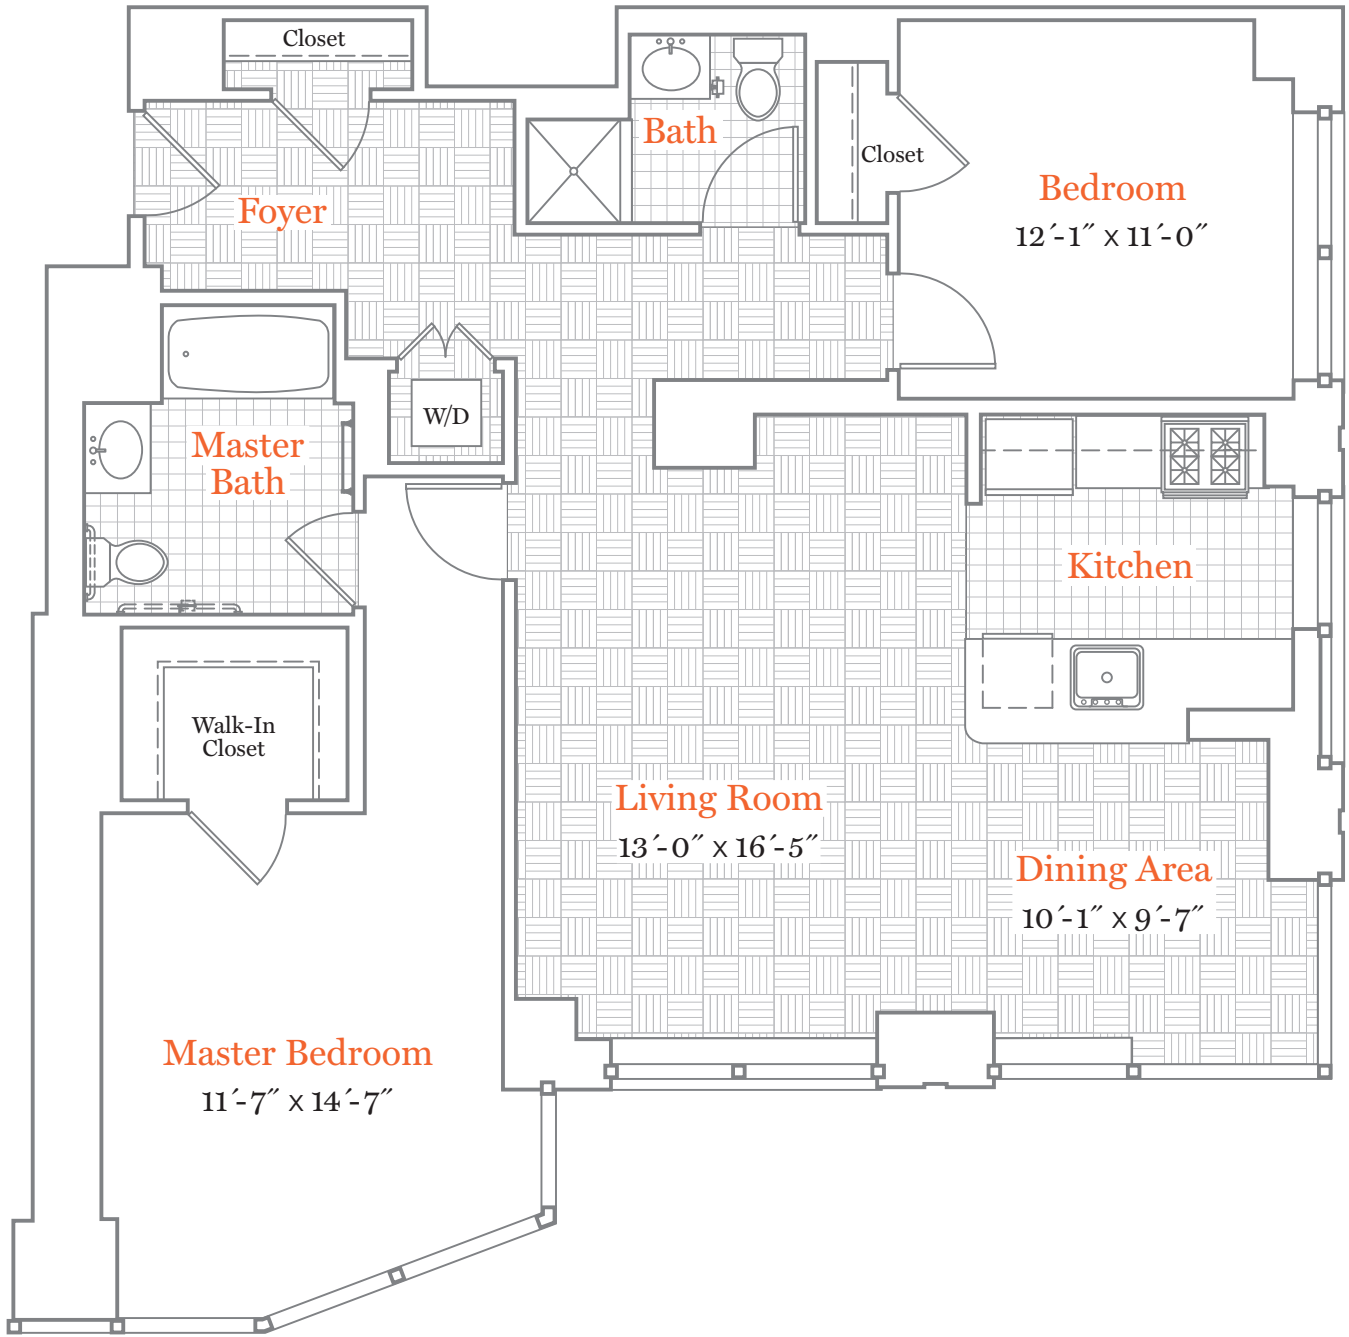

## B4-N

2 Bed 2 Bath | 1,167 sf | Floors 14-46

Floor plans are artist's renderings and accuracy cannot be guaranteed. Approximate unit area determined by measuring from the center line of demising walls and the plane of the center line of exterior wall window glass, with no deduction for chases, structural columns or similar items. Features are subject to change without notice or obligation. Features may also be altered to keep pace with ongoing design improvement program. This brochure is for illustrative purposes only and is not part of a legal contract.