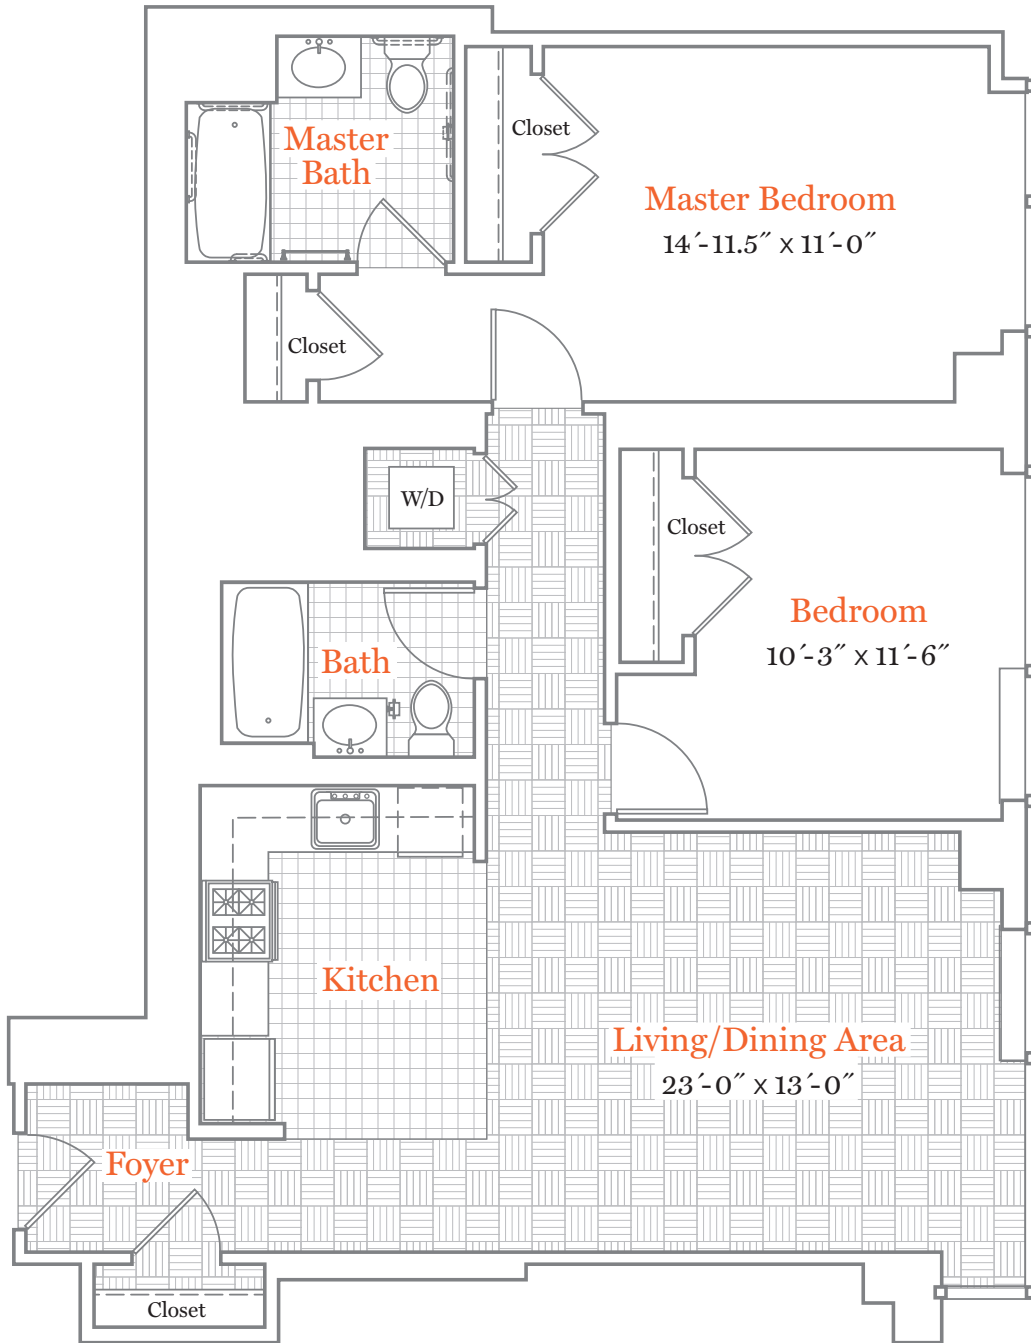

475 Washington Blvd | Jersey City, NJ 07310
p. 201.239.9000 | f. 201.239.9600 | monacojc.com

B1-N

2 Bed 2 Bath | 1,035 sf | Floors 35-46

Floor plans are artist's renderings and accuracy cannot be guaranteed. Approximate unit area determined by measuring from the center line of demising walls and the plane of the center line of exterior wall window glass, with no deduction for chases, structural columns or similar items. Features are subject to change without notice or obligation. Features may also be altered to keep pace with ongoing design improvement program. This brochure is for illustrative purposes only and is not part of a legal contract.