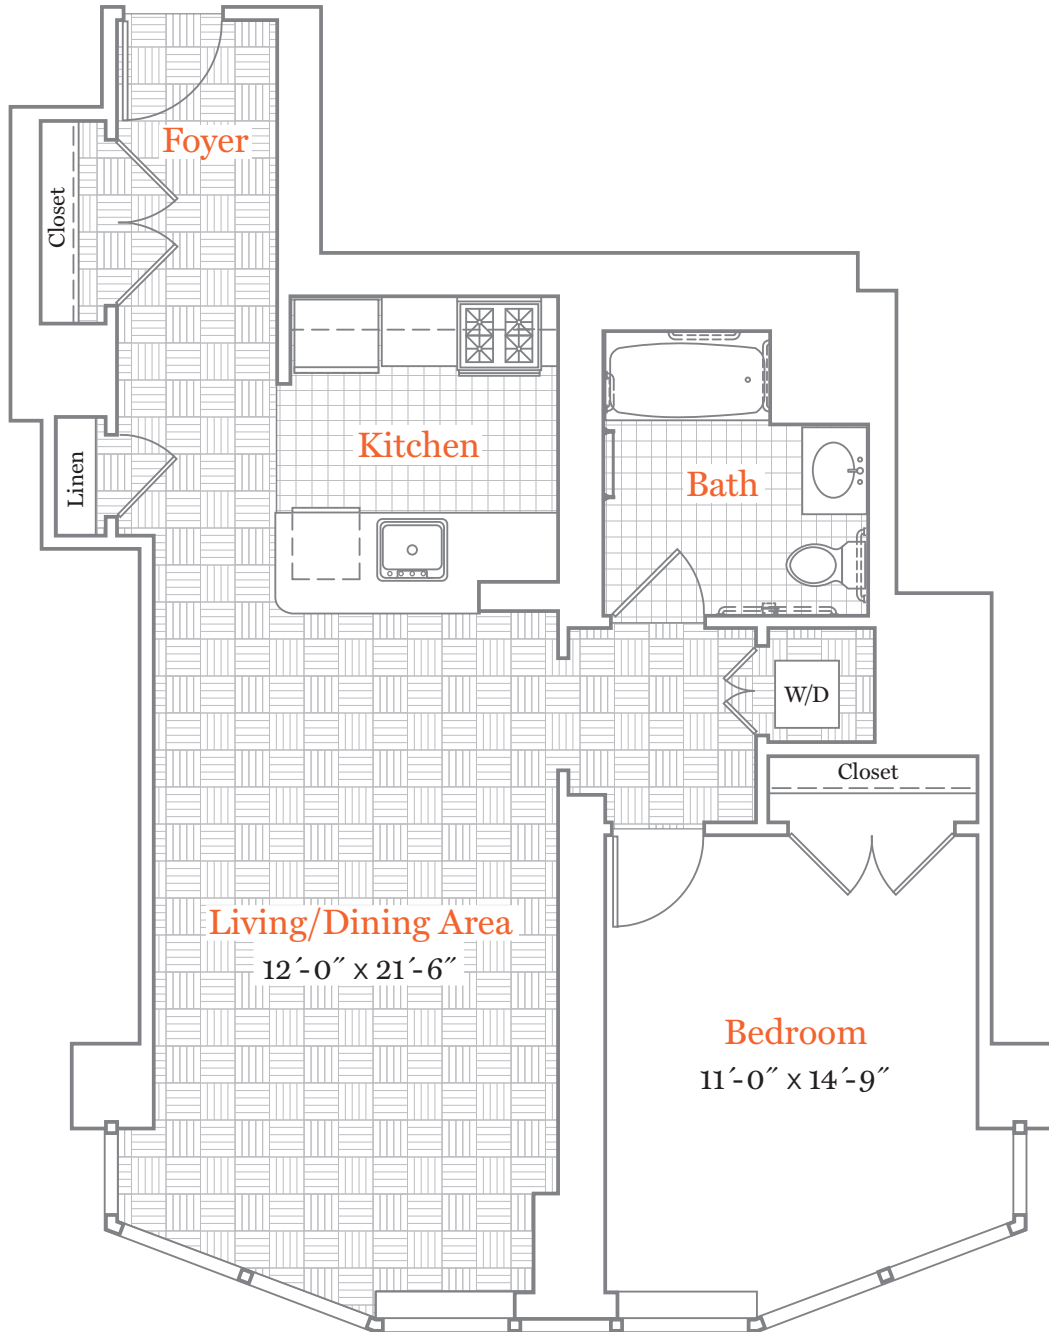

MONACO

475 Washington Blvd | Jersey City, NJ 07310

p. 201.239.9000 | f. 201.239.9600 | monacojc.com

A4-S

1 Bed 1 Bath | 786 sf | Floors 14-37

Floor plans are artist's renderings and accuracy cannot be guaranteed. Approximate unit area determined by measuring from the center line of demising walls and the plane of the center line of exterior wall window glass, with no deduction for chases, structural columns or similar items. Features are subject to change without notice or obligation. Features may also be altered to keep pace with ongoing design improvement program. This brochure is for illustrative purposes only and is not part of a legal contract.