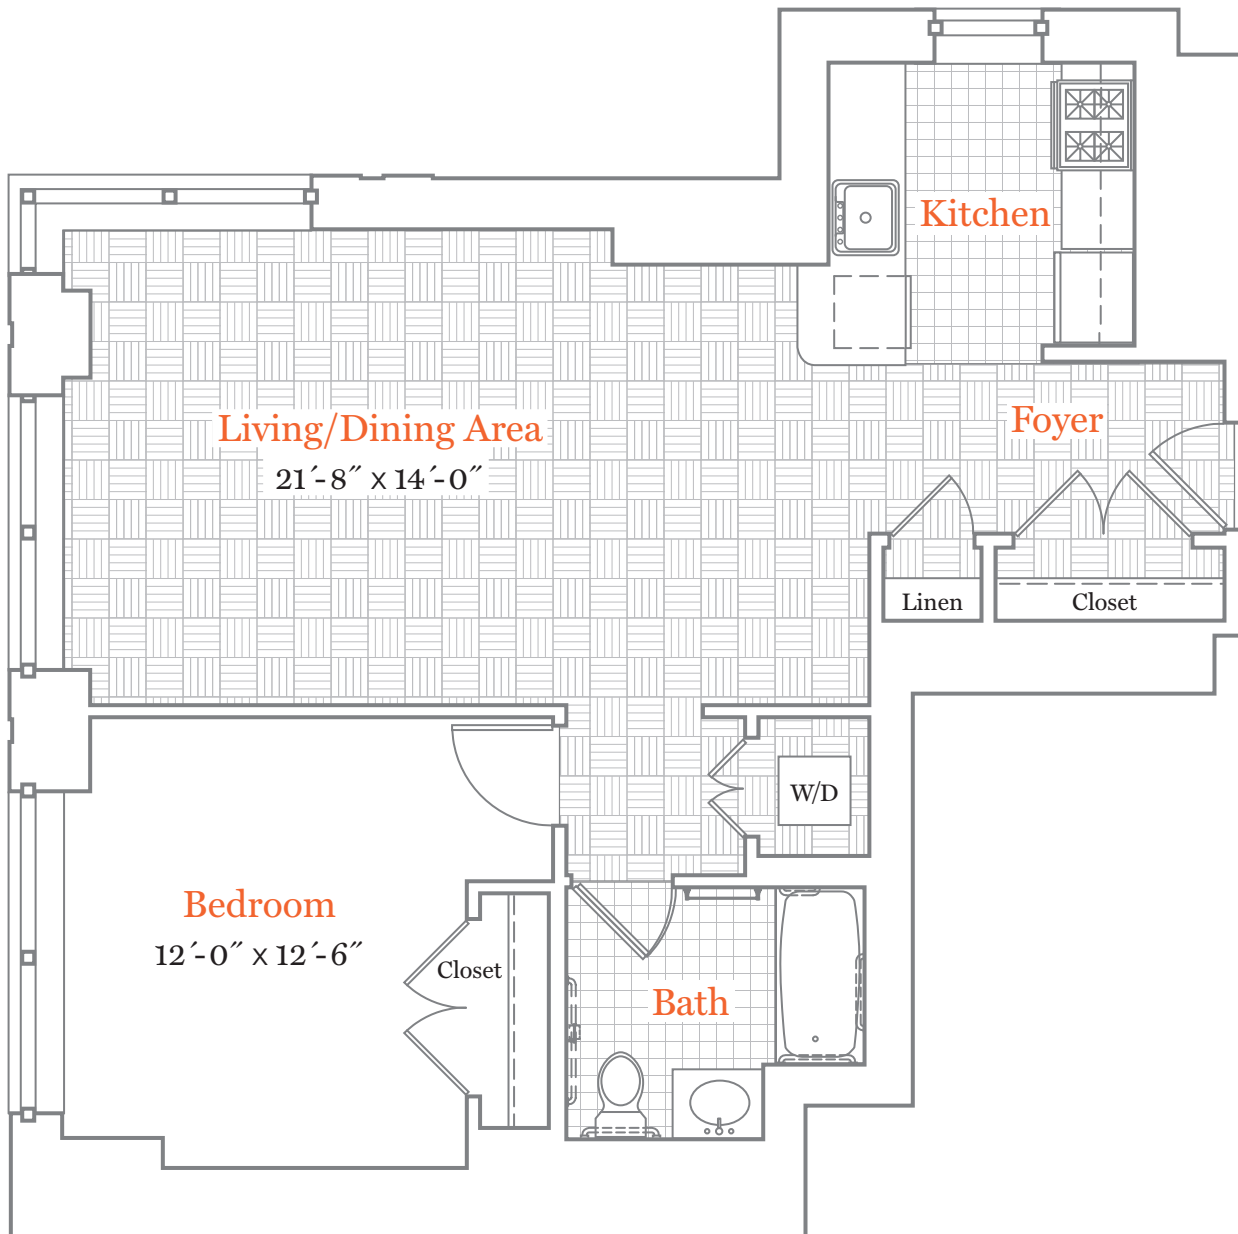

475 Washington Blvd | Jersey City, NJ 07310
p. 201.239.9000 | f. 201.239.9600 | monacojc.com

A4-N

1 Bed 1 Bath | 822-828 sf | Floors 14-49

Floor plans are artist's renderings and accuracy cannot be guaranteed. Approximate unit area determined by measuring from the center line of demising walls and the plane of the center line of exterior wall window glass, with no deduction for chases, structural columns or similar items. Features are subject to change without notice or obligation. Features may also be altered to keep pace with ongoing design improvement program. This brochure is for illustrative purposes only and is not part of a legal contract.