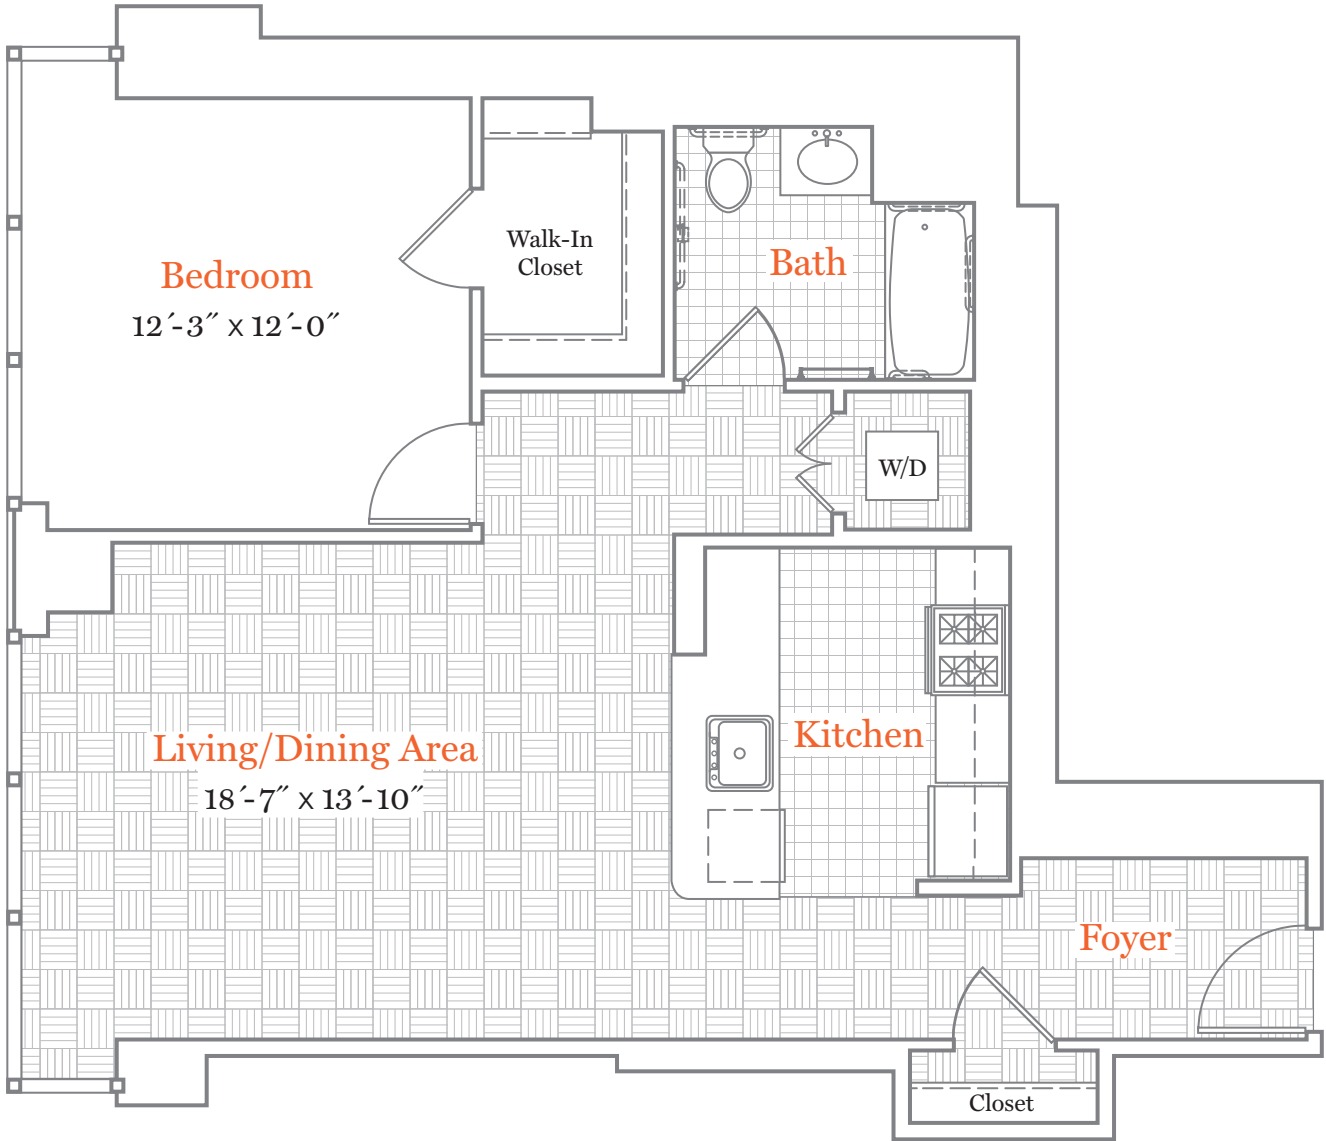

475 Washington Blvd | Jersey City, NJ 07310
 p. 201.239.9000 | f. 201.239.9600 | monacojc.com

A3-N

1 Bed 1 Bath | 815-821 sf | Floors 14-49

Floor plans are artist's renderings and accuracy cannot be guaranteed. Approximate unit area determined by measuring from the center line of demising walls and the plane of the center line of exterior wall window glass, with no deduction for chases, structural columns or similar items. Features are subject to change without notice or obligation. Features may also be altered to keep pace with ongoing design improvement program. This brochure is for illustrative purposes only and is not part of a legal contract.