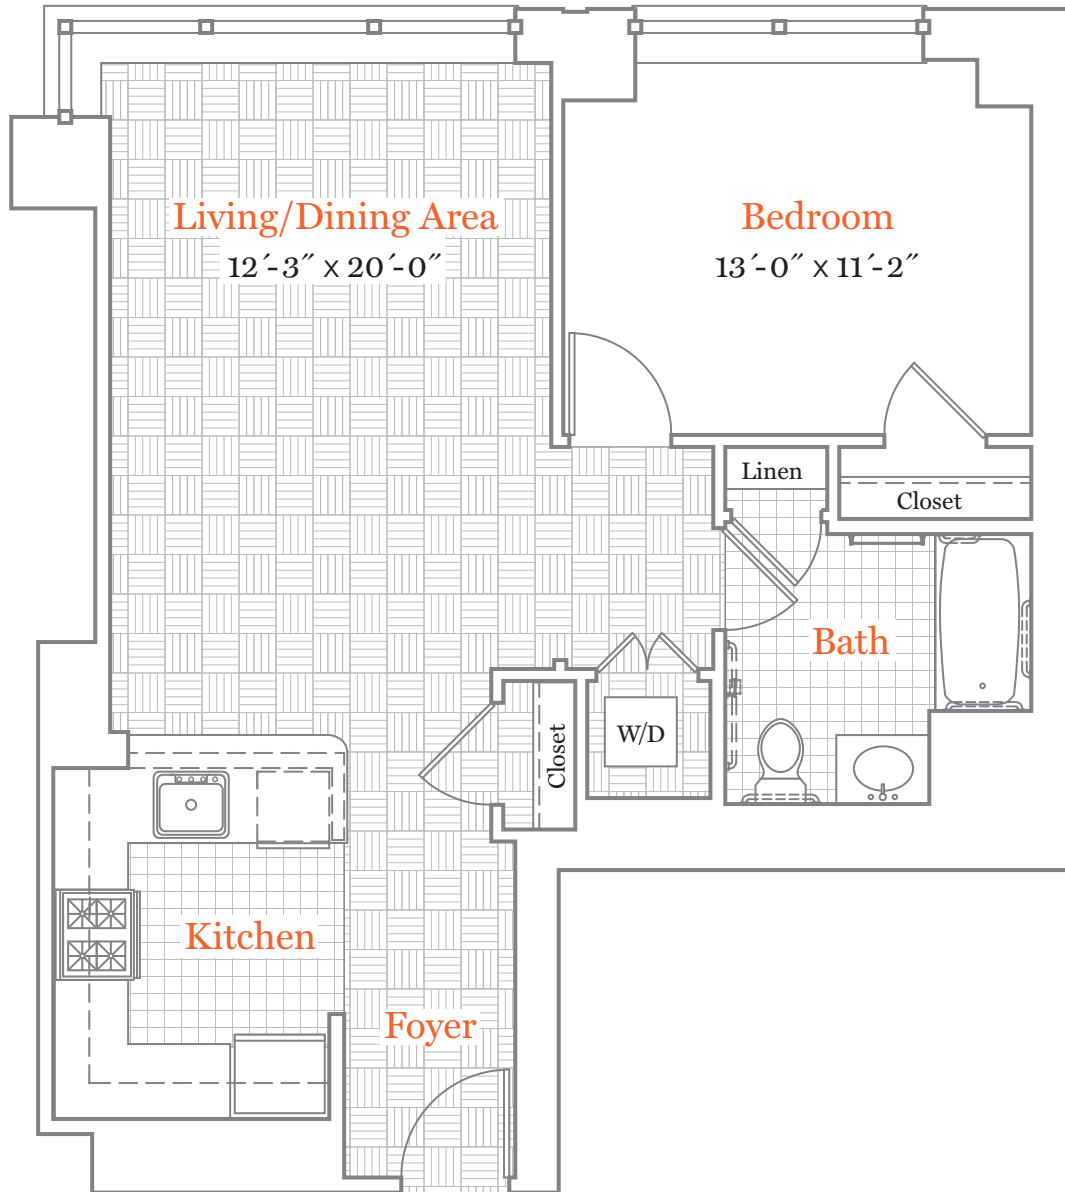

## A1-S

1 Bed 1 Bath | 733-745 sf | Floors 14-49

Floor plans are artist's renderings and accuracy cannot be guaranteed. Approximate unit area determined by measuring from the center line of demising walls and the plane of the center line of exterior wall window glass, with no deduction for chases, structural columns or similar items. Features are subject to change without notice or obligation. Features may also be altered to keep pace with ongoing design improvement program. This brochure is for illustrative purposes only and is not part of a legal contract.