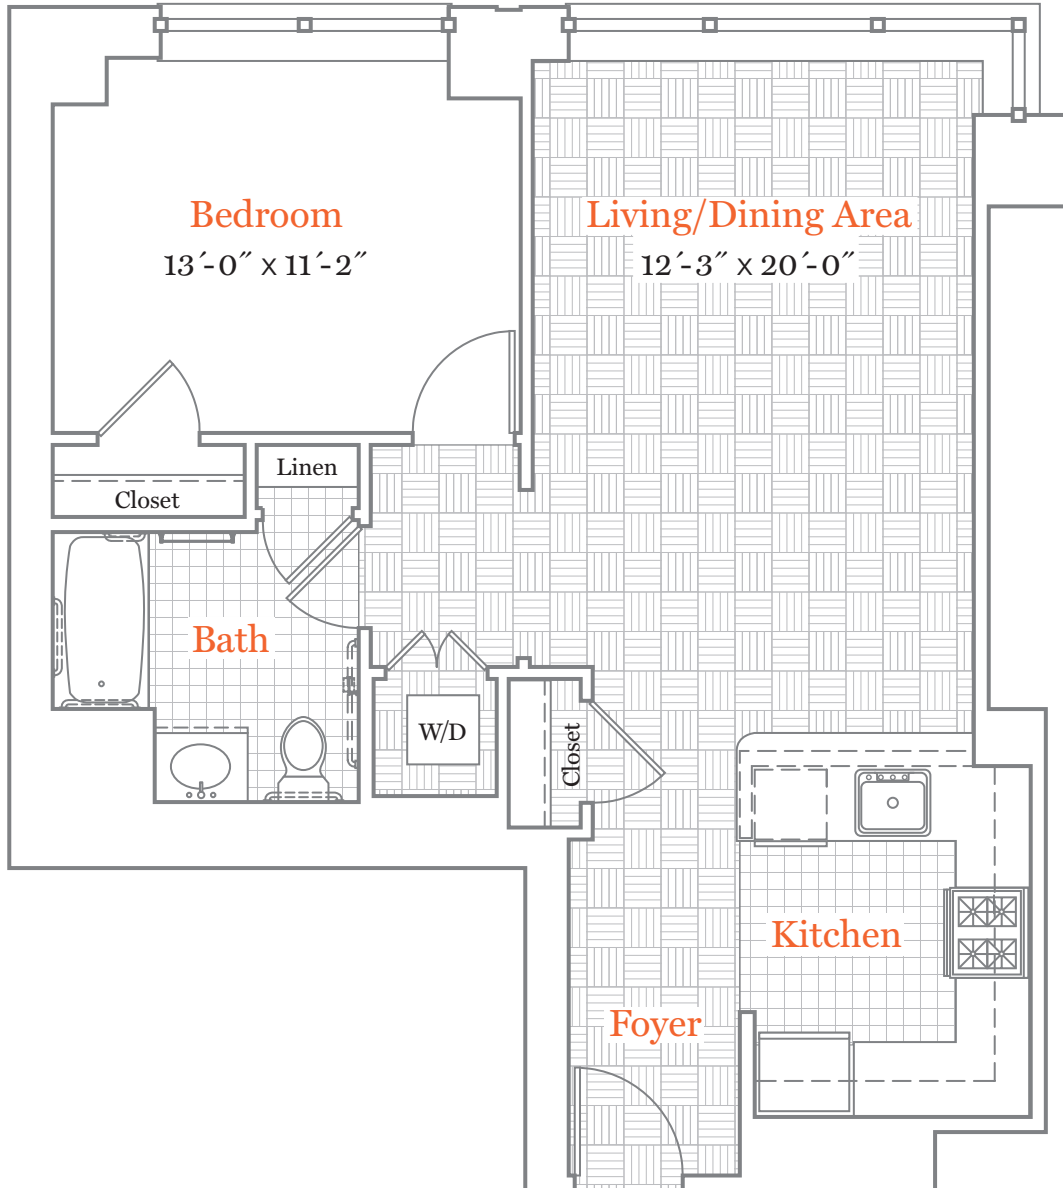

475 Washington Blvd | Jersey City, NJ 07310
p. 201.239.9000 | f. 201.239.9600 | monacojc.com

A1-S

1 Bed 1 Bath | 740 sf | Floors 14-49

Floor plans are artist's renderings and accuracy cannot be guaranteed. Approximate unit area determined by measuring from the center line of demising walls and the plane of the center line of exterior wall window glass, with no deduction for chases, structural columns or similar items. Features are subject to change without notice or obligation. Features may also be altered to keep pace with ongoing design improvement program. This brochure is for illustrative purposes only and is not part of a legal contract.