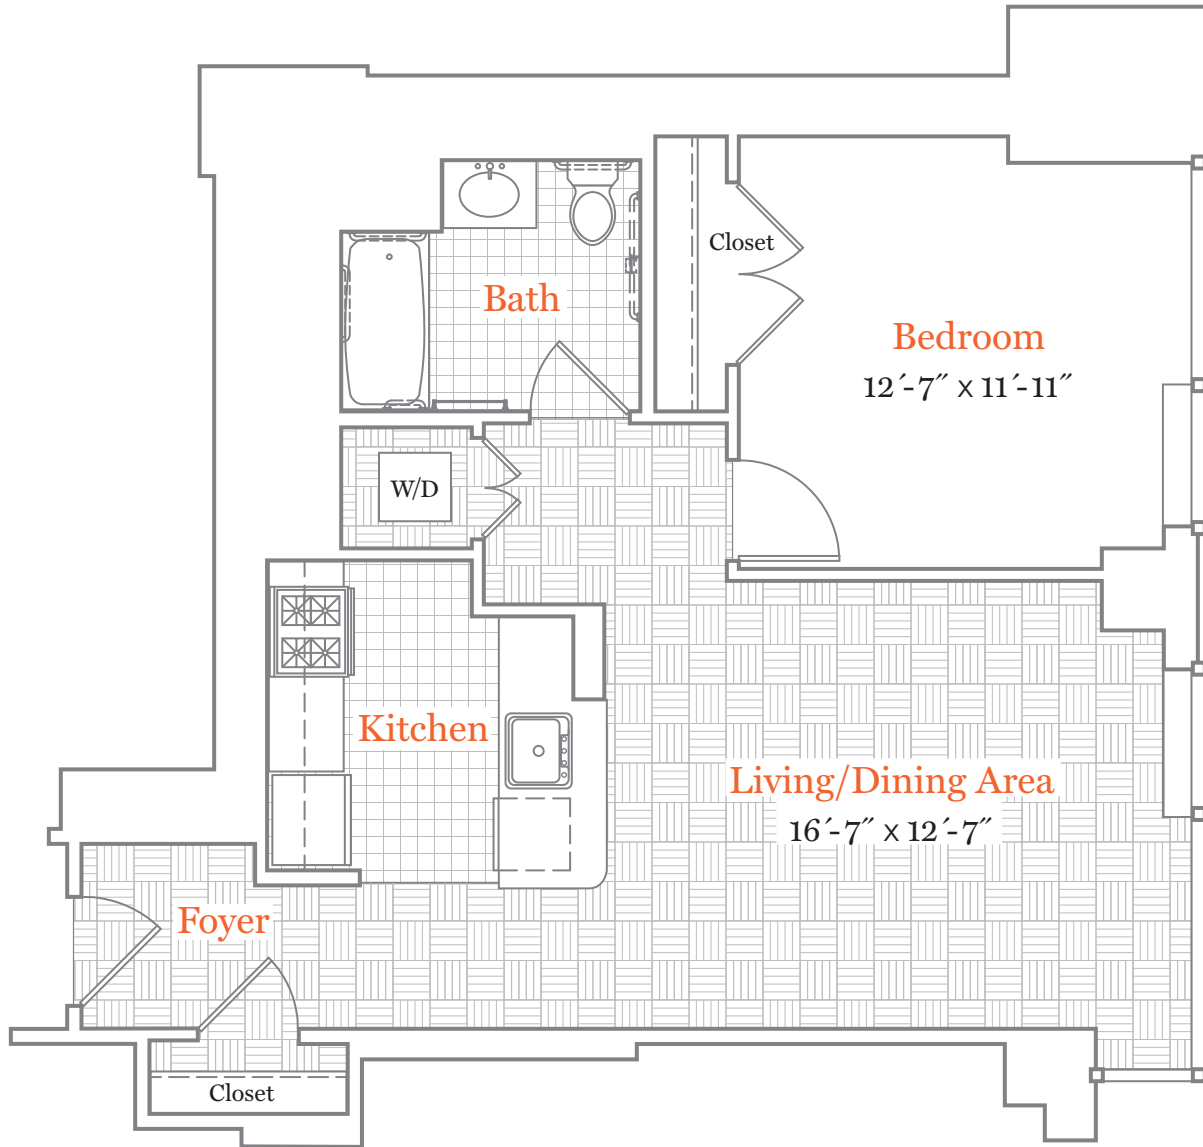

475 Washington Blvd | Jersey City, NJ 07310
p. 201.239.9000 | f. 201.239.9600 | monacojc.com

A1-N

1 Bed 1 Bath | 708 sf | Floors 14-34

Floor plans are artist's renderings and accuracy cannot be guaranteed. Approximate unit area determined by measuring from the center line of demising walls and the plane of the center line of exterior wall window glass, with no deduction for chases, structural columns or similar items. Features are subject to change without notice or obligation. Features may also be altered to keep pace with ongoing design improvement program. This brochure is for illustrative purposes only and is not part of a legal contract.